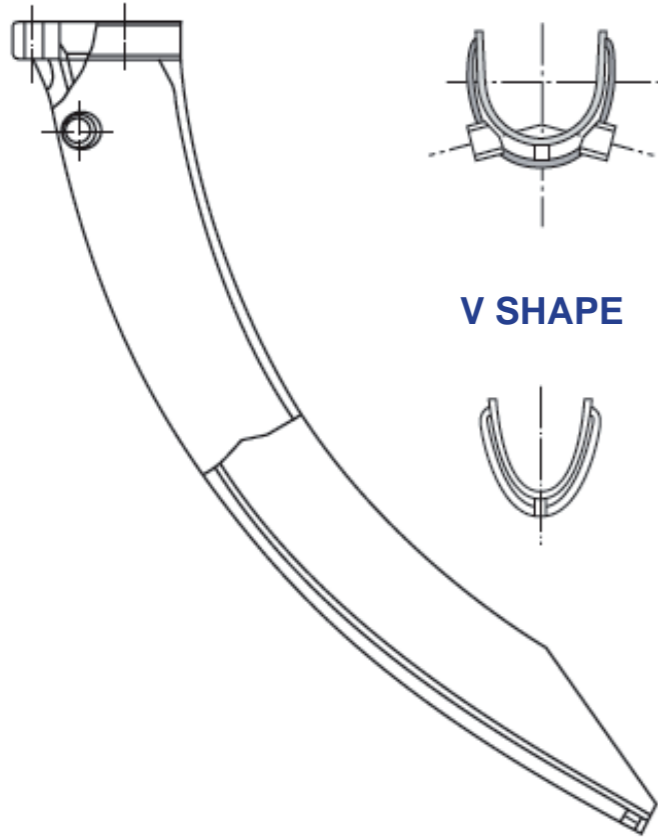

SURFACE
High Quality Finish
No coating required

WATER JACKET
Cooling system

VERY LONG LIFE

U SHAPE

Mini Stainless Steel Scoop
with water jacket for QG ...

V SHAPE

... To Extra Large Scoop with
Water Jacket

OPTION

Collect and spray the excess
lubricant straight into the trough

**MAIN BENEFITS
of the Square Water Inlet**

- Water cooling flow increased by 30% compared to standard water inlet / outlet (through the gob distributor and scoop mounting plate).
 - ... Increased scoop lifetime
- Simple connection : only two straight couplings.
- Reduced space occupied required to the standard connections. (Removal of the 90° couplings).
 - ... Easy to install