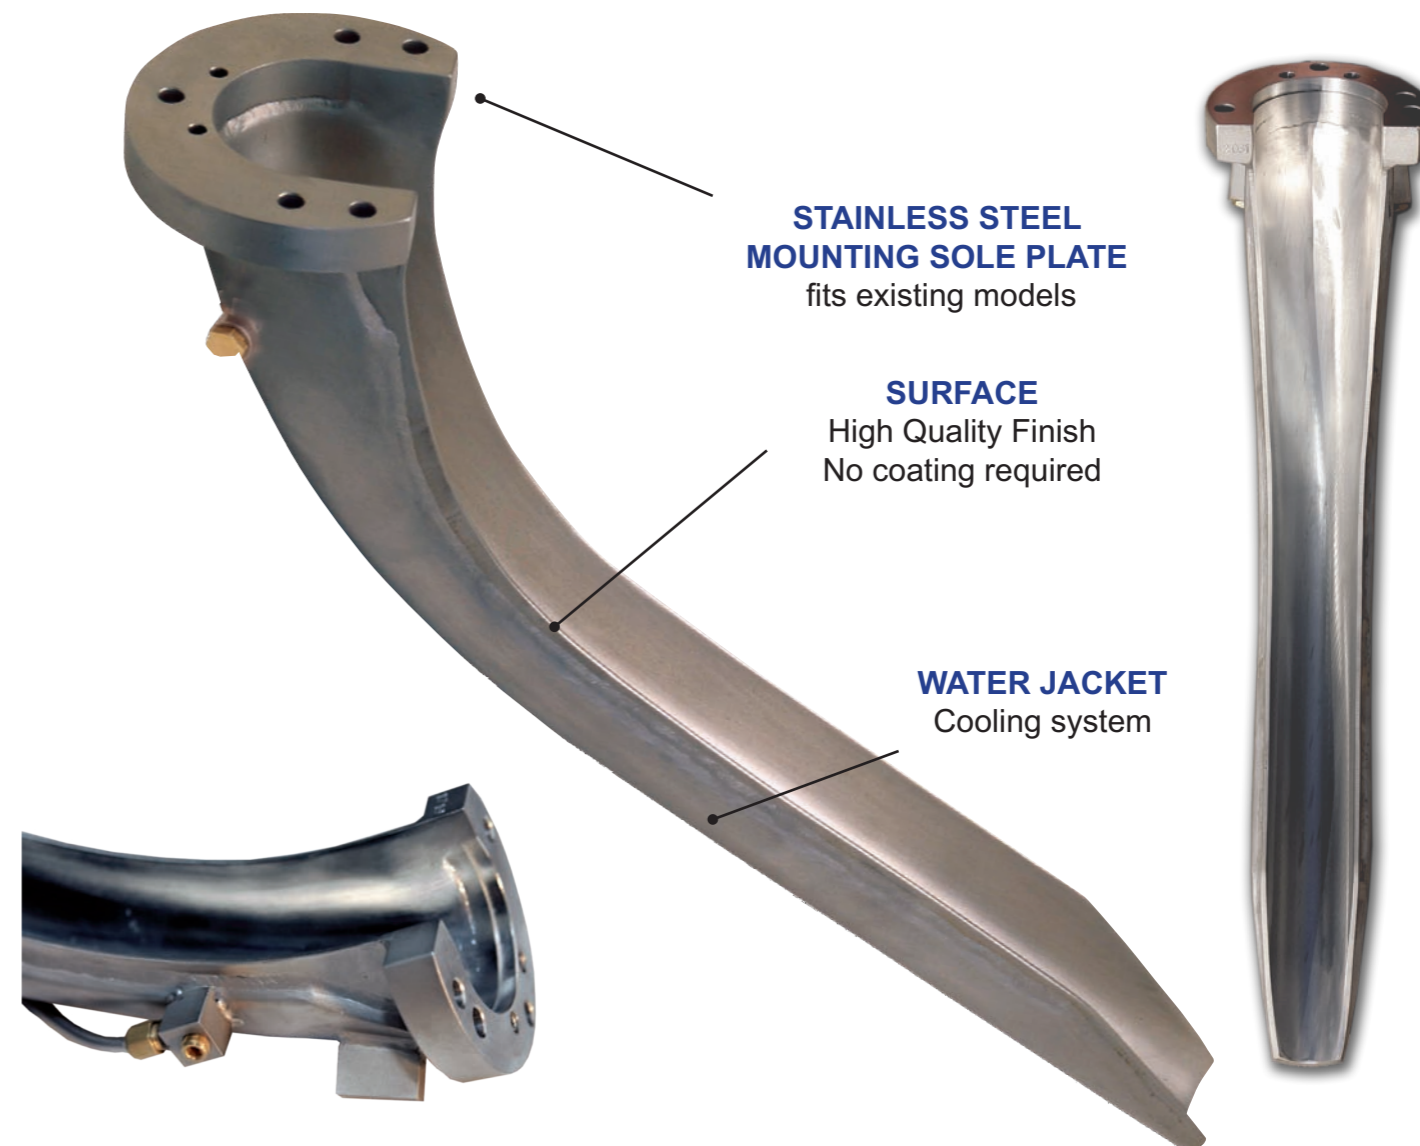

Local Distributor

www.groupe-rondot.com

Lyon - FRANCE / Tel + 33 (0)4 72 52 08 60 - Fax + 33 (0)4 78 47 48 66

**DELIVERY
EQUIPMENT**

STAINLESS STEEL SCOOPS

**STAINLESS STEEL
MOUNTING SOLE PLATE**
fits existing models

SURFACE
High Quality Finish
No coating required

WATER JACKET
Cooling system

VERY LONG LIFE

U SHAPE

Mini Stainless Steel Scoop
with water jacket for QG ...

V SHAPE

... To Extra Large Scoop with
Water Jacket

OPTION

Collect and spray the excess
lubricant straight into the trough

**MAIN BENEFITS
of the Square Water Inlet**

- Water cooling flow increased by 30% compared to standard water inlet / outlet (through the gob distributor and scoop mounting plate).
 - ... Increased scoop lifetime
- Simple connection : only two straight couplings.
- Reduced space occupied required to the standard connections. (Removal of the 90° couplings).
 - ... Easy to install