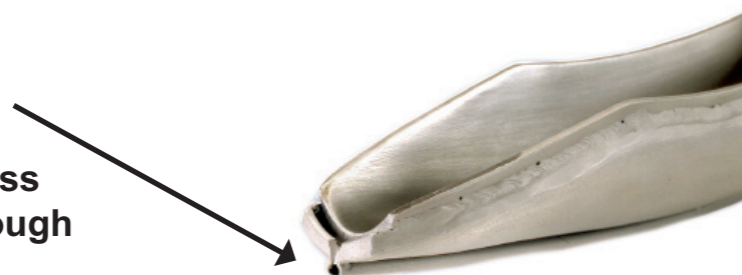

SURFACE
High Quality Finish
No coating required

WATER JACKET
Cooling system

VERY LONG LIFE

U SHAPE

Mini Stainless Steel Scoop
with water jacket for QG ...

V SHAPE

... To Extra Large Scoop with
Water Jacket

OPTION

Collect and spray the excess
lubricant straight into the trough

**MAIN BENEFITS
of the Square Water Inlet**

- Water cooling flow increased by 30% compared to standard water inlet / outlet (through the gob distributor and scoop mounting plate).
 - ... Increased scoop lifetime
- Simple connection : only two straight couplings.
- Reduced space occupied required to the standard connections. (Removal of the 90° couplings).
 - ... Easy to install